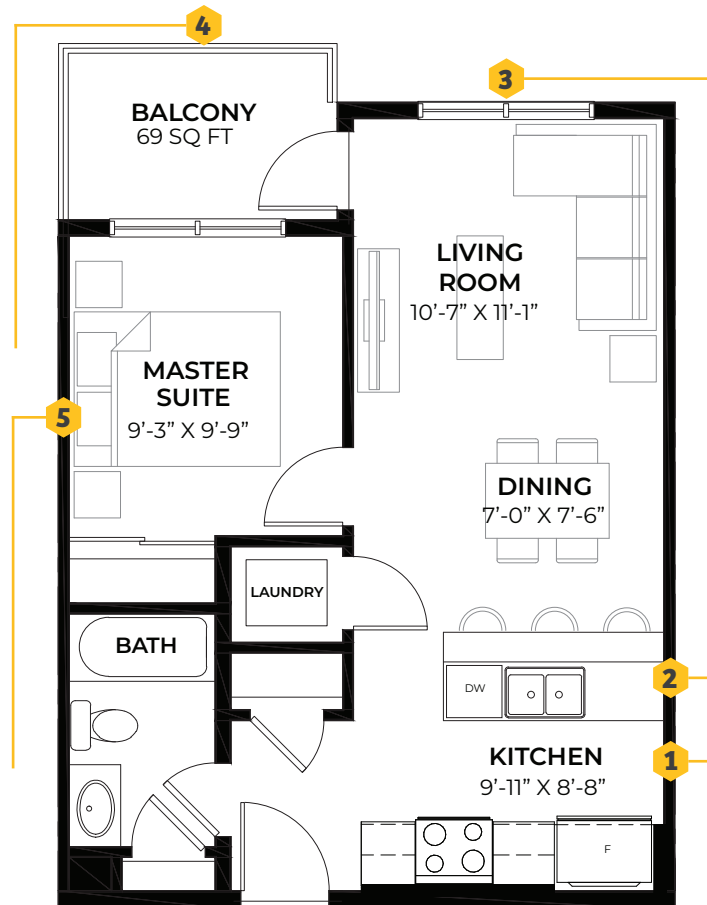

Main Features

1 Bed, 1 Bath, 537 sq ft
9' - 10' ceilings

4 The Rosso apartment home comes standard with its own **private deck**. Picture summer bbqs, leisurely brunches and evenings spent sipping cocktails in your own oasis.

5 This **spacious master bedroom** is designed to fit a queen-size bed and two night stands with room to spare.

3 To make the home feel open and airy, we added large windows in the living room and bedroom to allow for plenty of **natural light**.

2 Designed to be the centre-piece of the kitchen, the elongated **kitchen island** lets owners cook, snack and entertain all from the one location.

1 The Rosso kitchen is designed for maximum efficiency. Using the **kitchen work triangle rule**, movement between the fridge, stove and sink is minimized.

Why Rohit?

Our difference is in the designer details

Every element of our **Designer Interiors** has been added for a reason. From the light fixtures down to the hinges, everything in a Rohit Communities home works together so our customers can live in a space that looks amazing and makes everyday life easier through functional design. With over 30 years of experience building award-winning homes, we're pleased to offer designer homes that help everyone feel better about where they live.

• this home has been purposefully designed
to help you feel better about where you live

RohitCommunities.com

• your designer homebuilder™